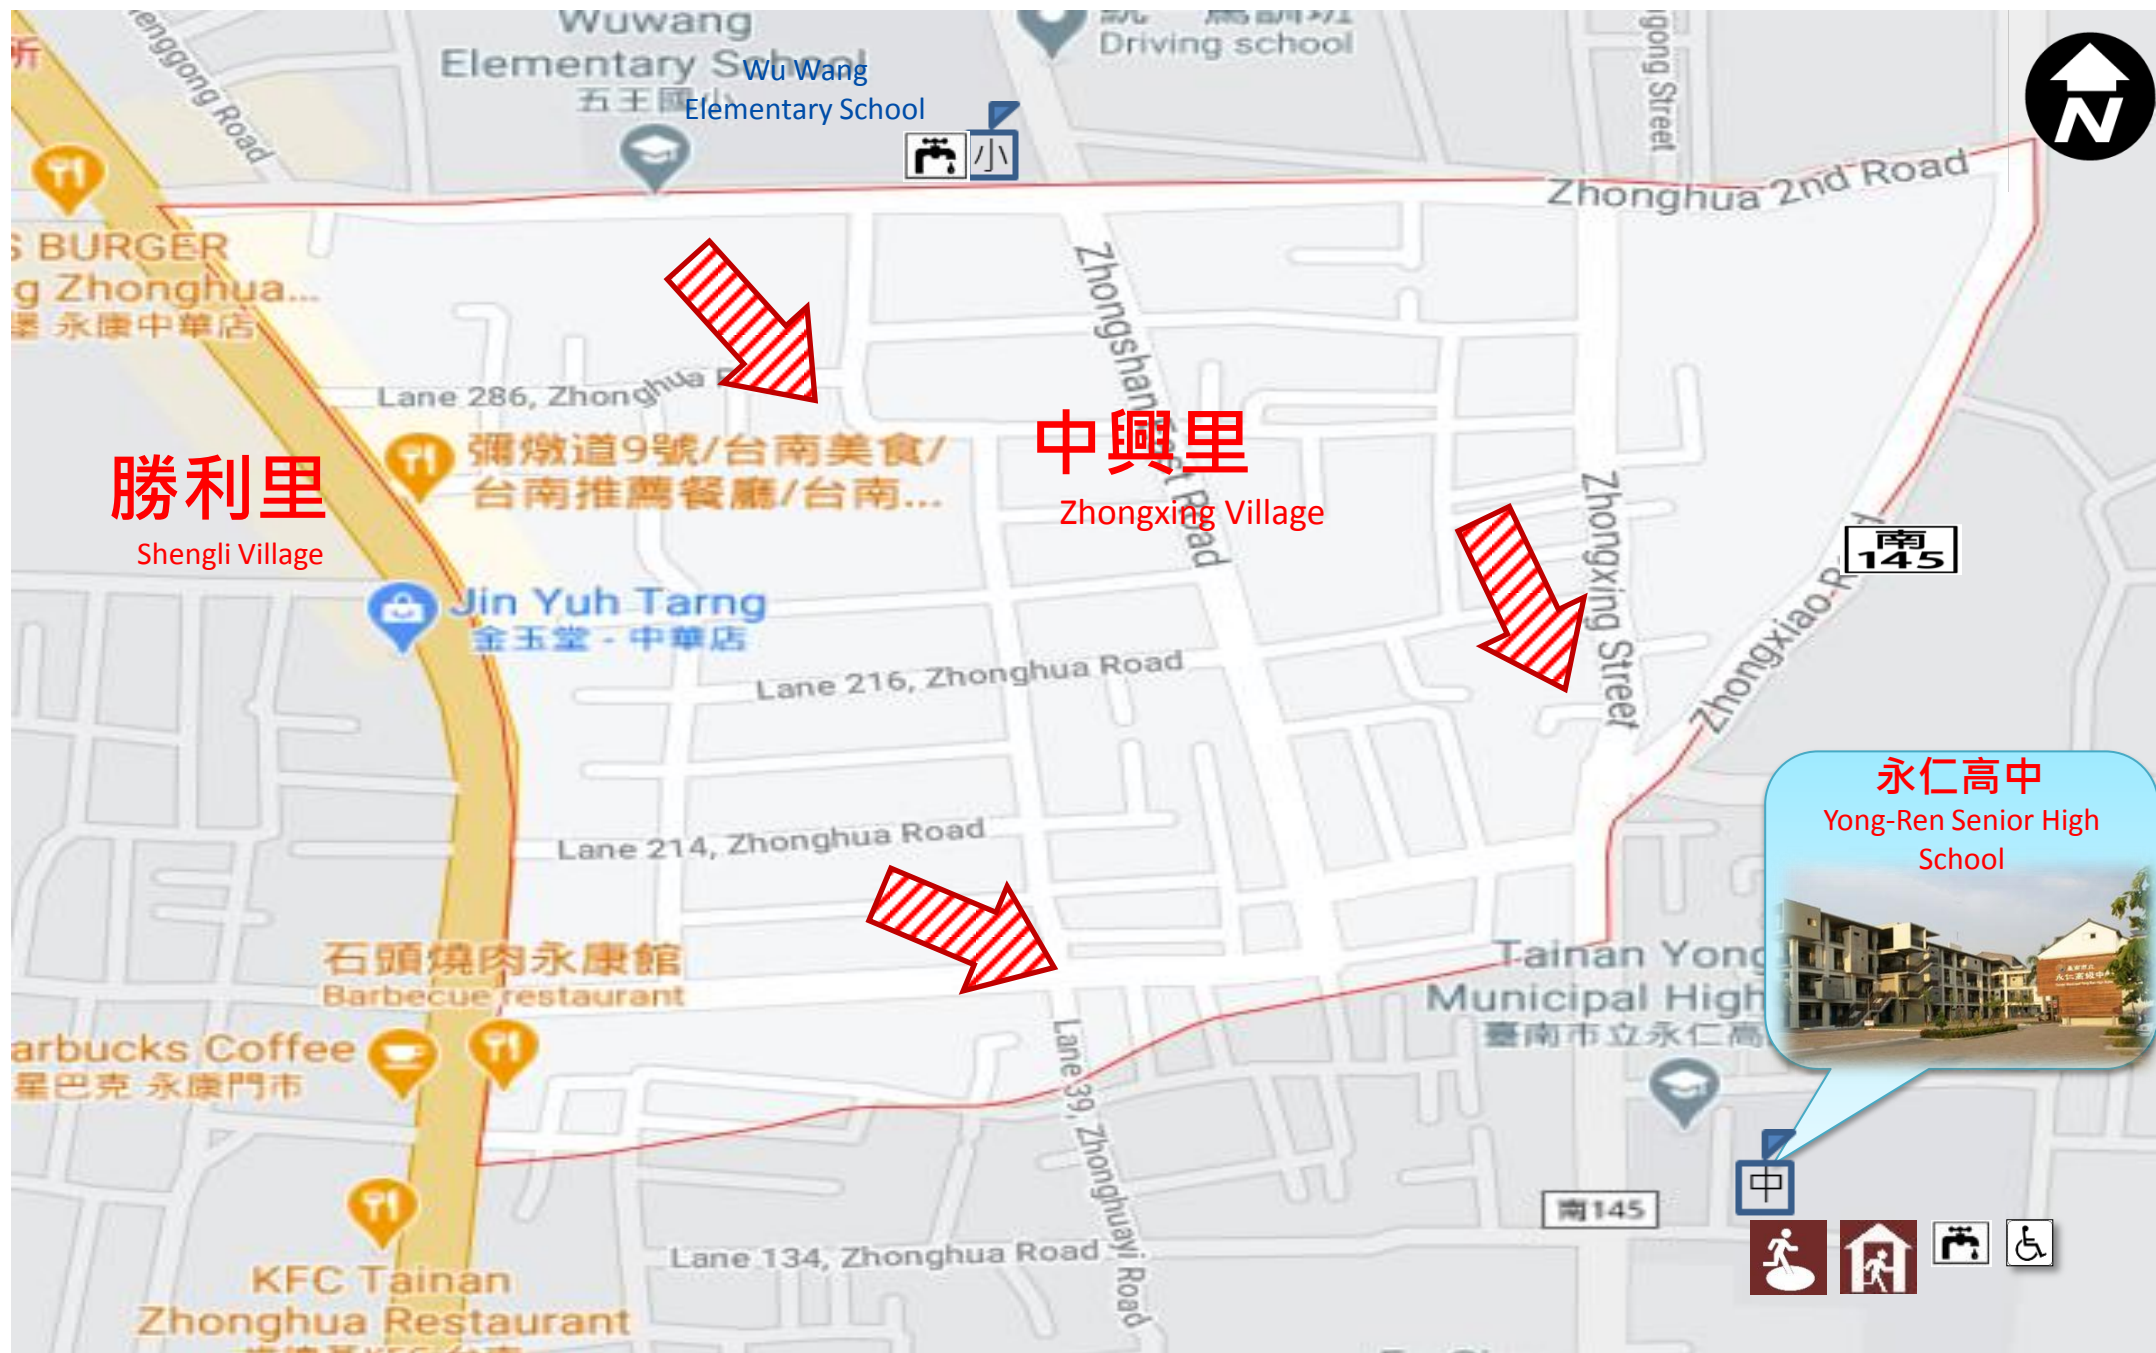

Emergency Evacuation Map of Zhongxing Village Yongkang District Tainan City

Information Table

The Map of Administrative District

Notification Unit

- Tainan Emergency Operation Center
Min Zhi Number : 06-6569119
Yong Hua Number: 06-2989119
- Yong Kang Emergency Operation Center
Number: 06-2010308#9
- Fire Department Number: 119
- Police Number: 110
- Citizen Helpline: 1999

Made in Jan, 2020
by Yongkang District Office

| Road | Sign | Facilities |
|--|--|--|
| Provincial highway Village street Administrative district line Village line | Evacuation route Apply to earthquake Apply to flood Apply to tsunami Apply to landslide Barrier-free facilities Temple Elementary school Landmark High school | Shelter for earthquake /in Open Space Shelter for flood Shelter for tsunami Shelter for landslide Multi-function shelter Fire station Police station Hospital Disabled welfare institution Elder welfare institution Reserve supplies Draw-off point Helicopter Pad Emergency operation center Rescue equipments Communication apparatus Vehicle and people transfer post Garbage assembly area Earth bags (District Office) Multi-function Shelter in Open Space |